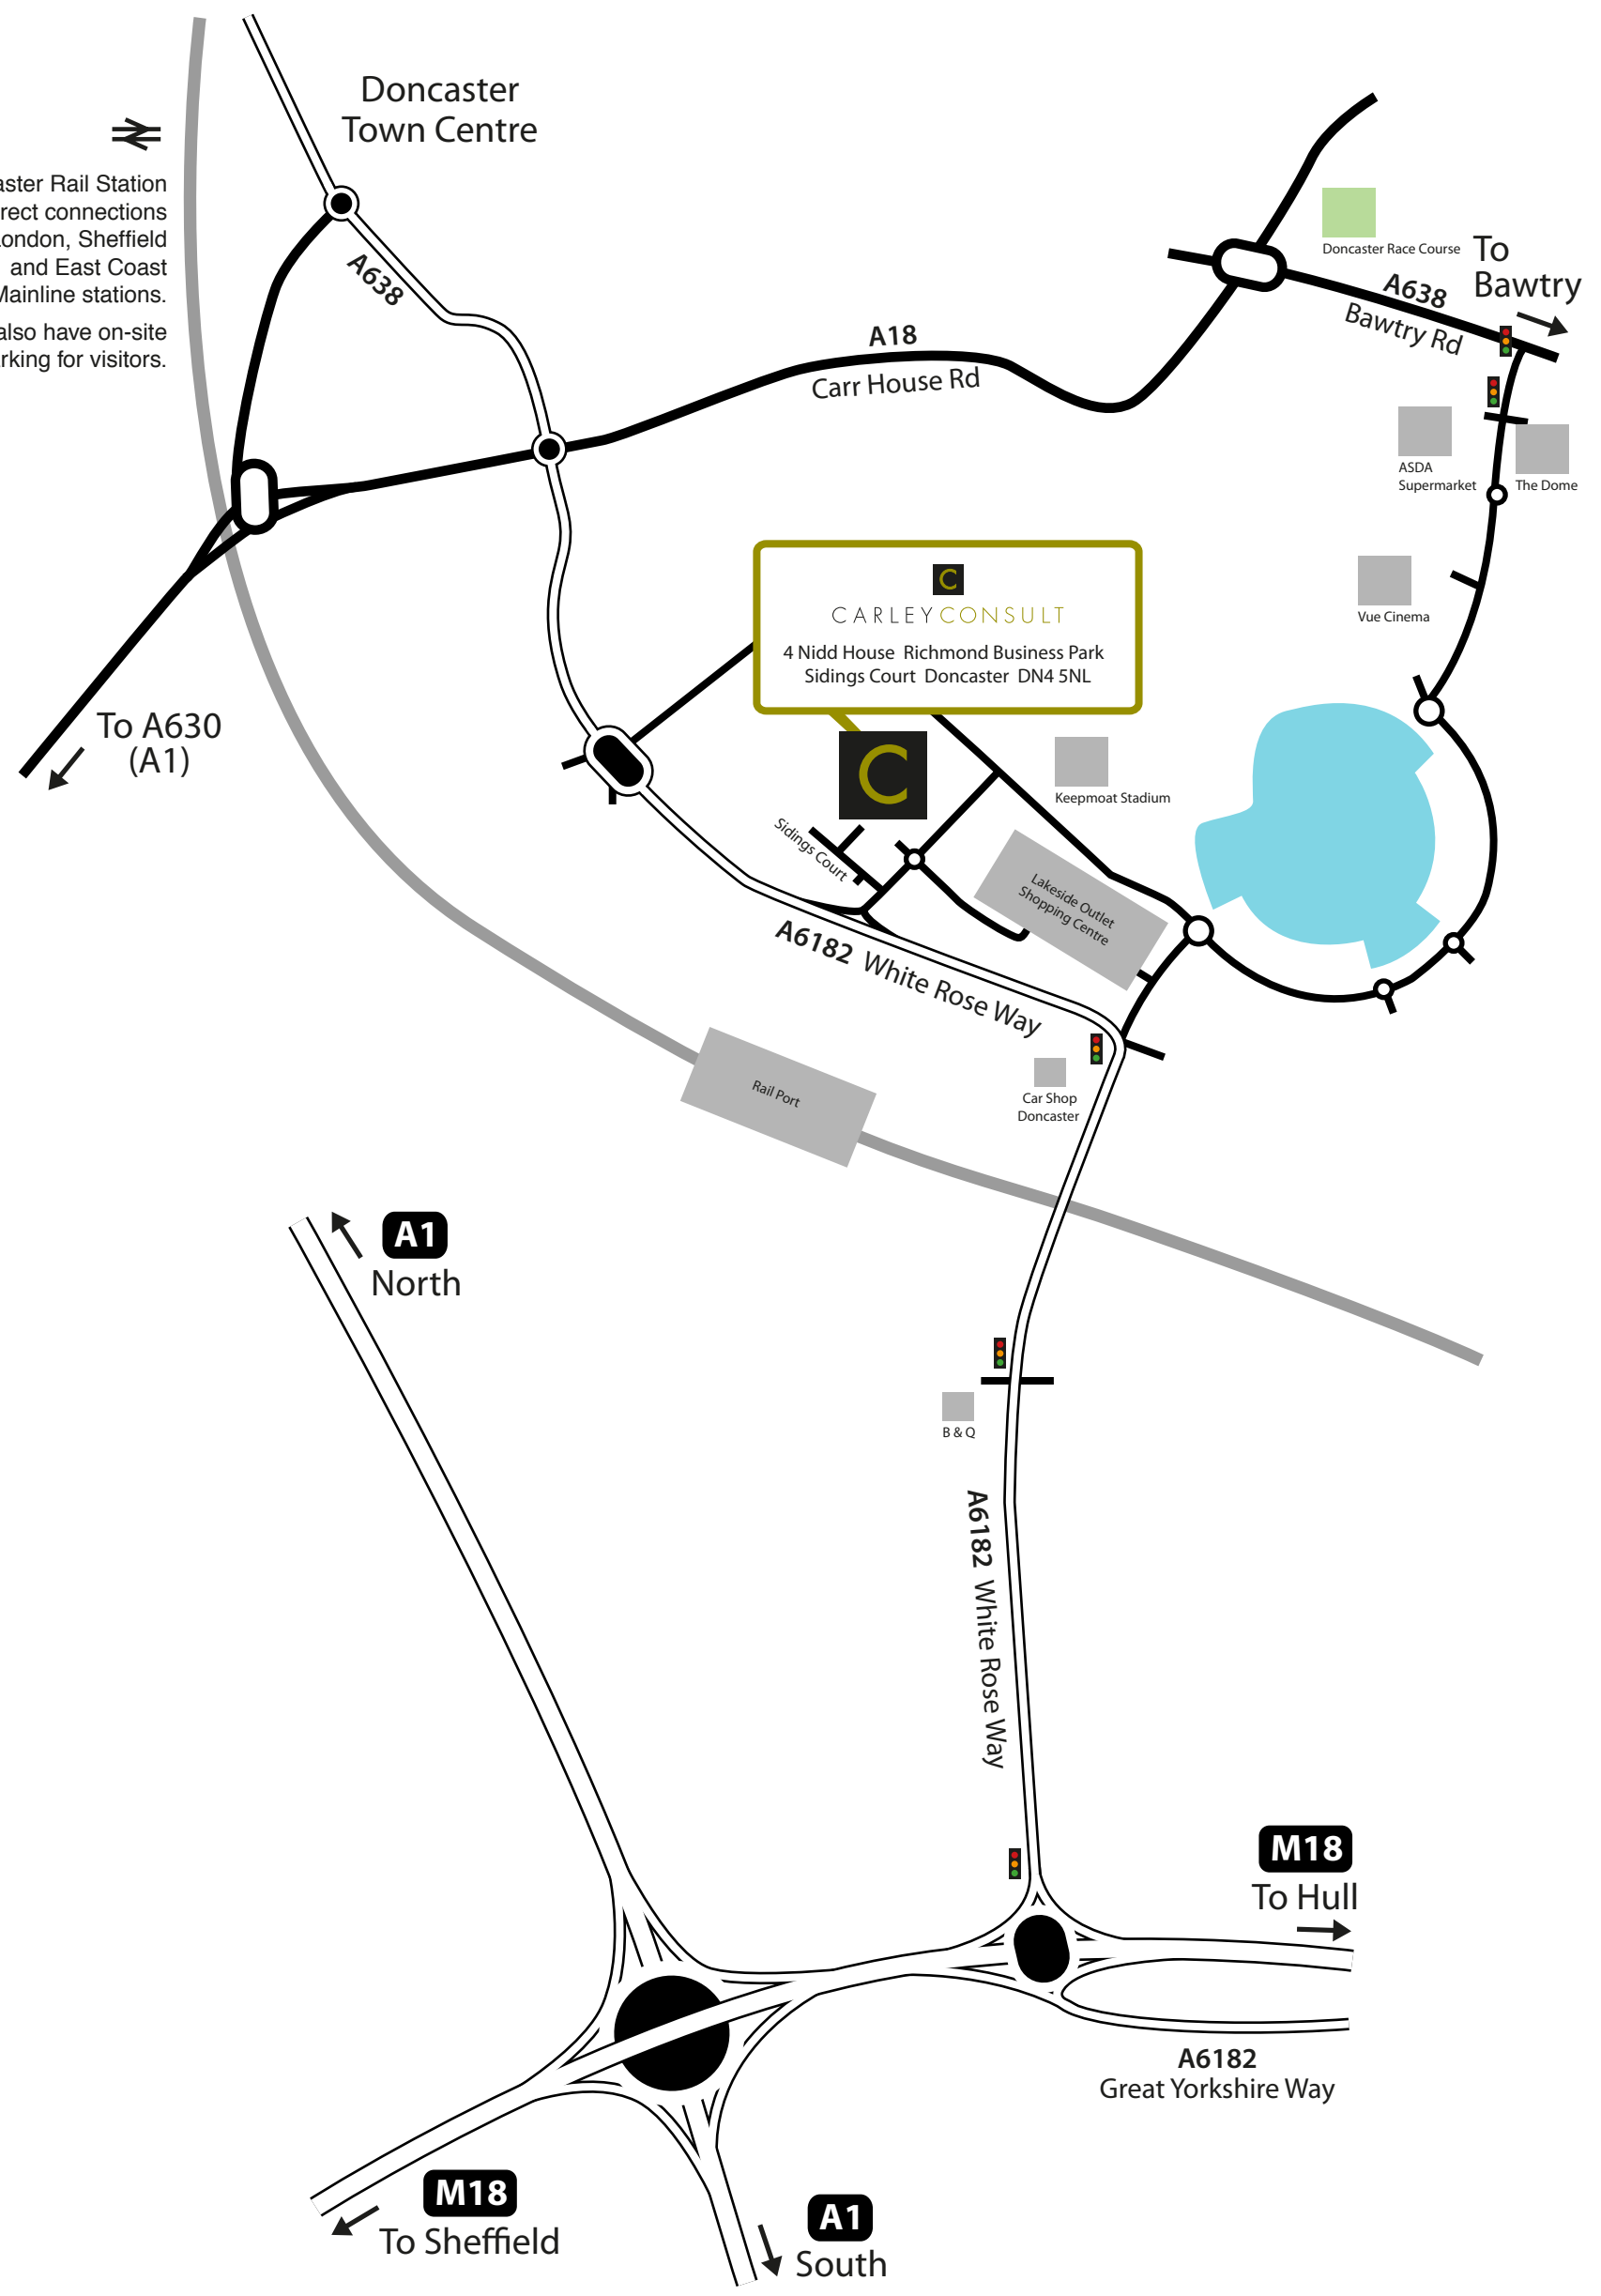

Doncaster Rail Station has direct connections with London, Sheffield and East Coast Mainline stations. We also have on-site parking for visitors.

A1
North

M18
To Hull

M18
To Sheffield

A1
South